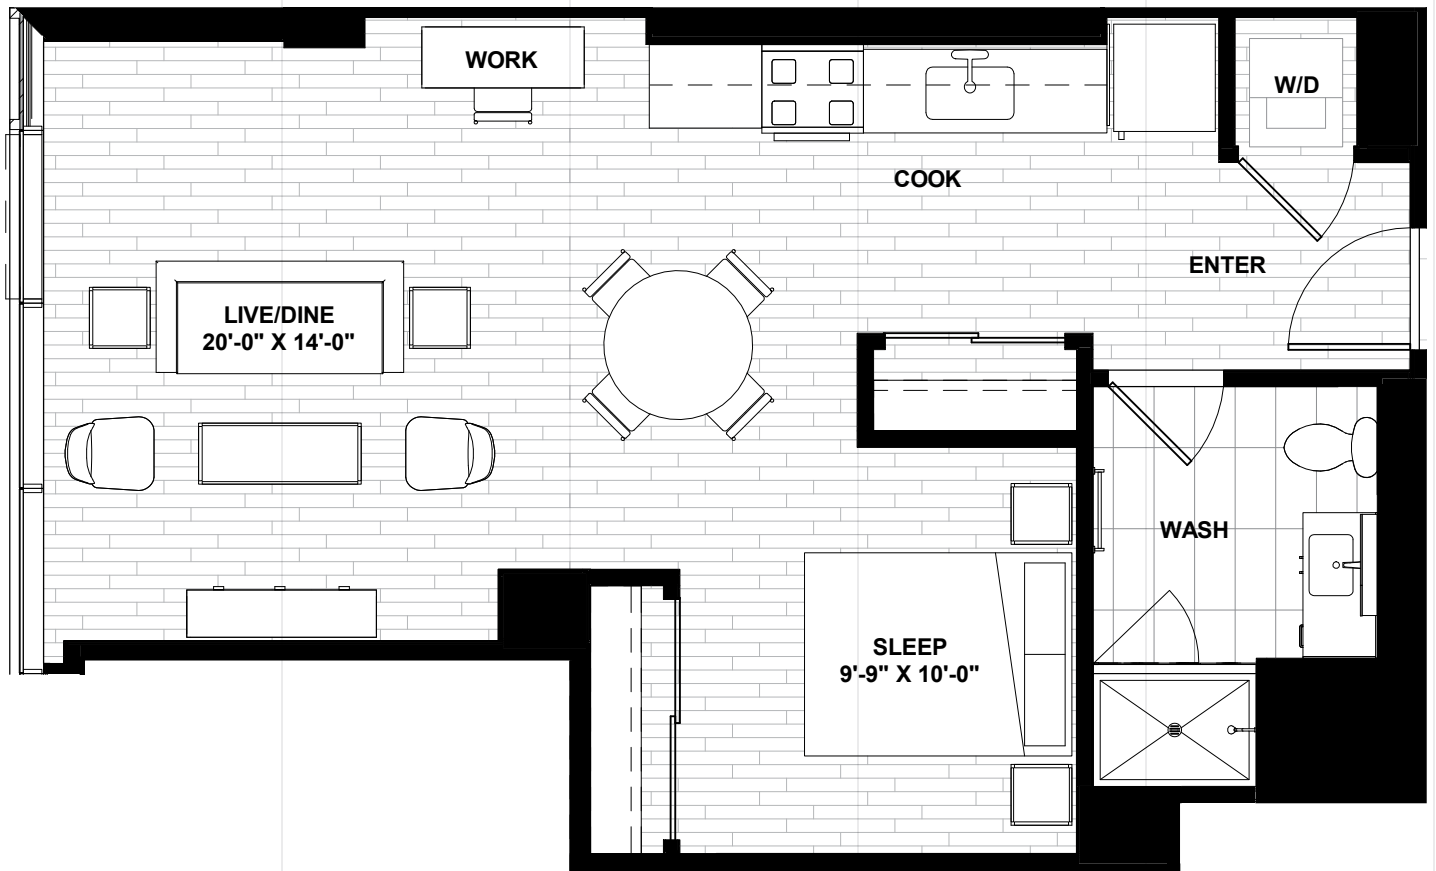

CONVERTIBLE
1 BATH
643 SQ FT
WEST VIEW

PARKLINE CHICAGO
APARTMENTS
60 EAST RANDOLPH
CHICAGO, IL 60601

UNIT

RENT

AVAILABILITY

| | | |
|-------|-------|-------|
| _____ | _____ | _____ |
| _____ | _____ | _____ |

All depictions are renderings of the proposed units and may not be a completely accurate depiction of the units for rent upon completion.