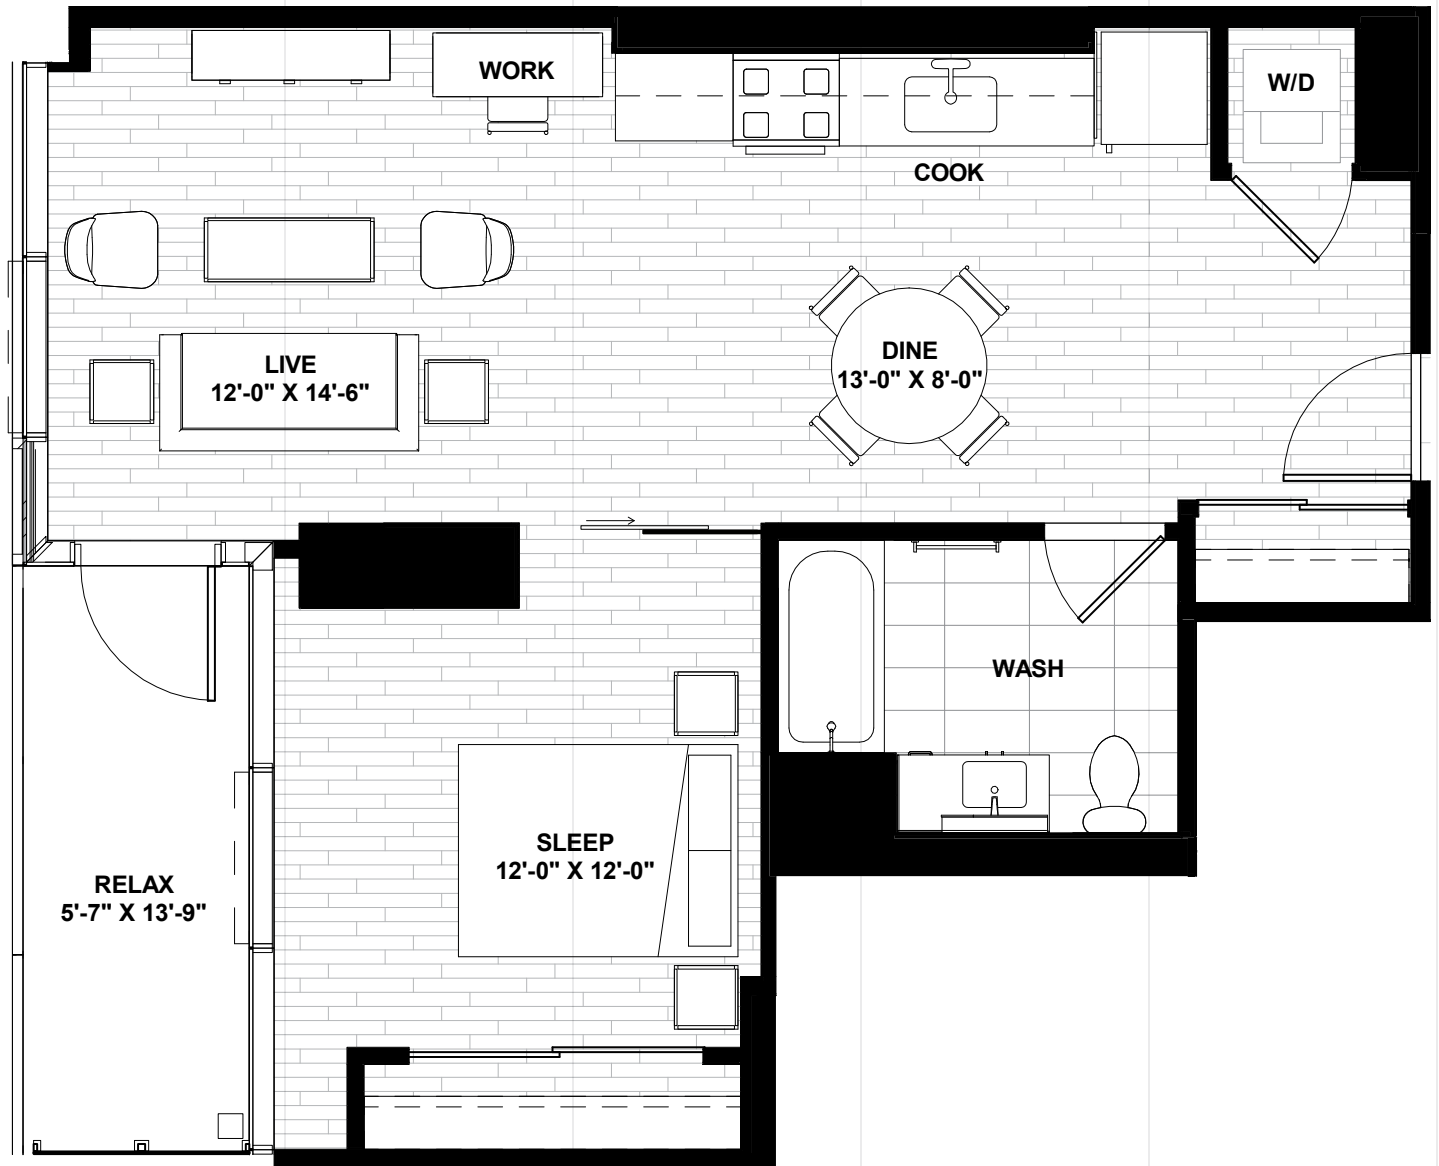

1 BEDROOM
1 BATH
678 SQ FT
77 SQ FT TERRACE
WEST VIEW

PARKLINE CHICAGO
APARTMENTS
60 EAST RANDOLPH
CHICAGO, IL 60601

UNIT

RENT

AVAILABILITY

| | | |
|-------|-------|-------|
| _____ | _____ | _____ |
| _____ | _____ | _____ |

All depictions are renderings of the proposed units and may not be a completely accurate depiction of the units for rent upon completion.