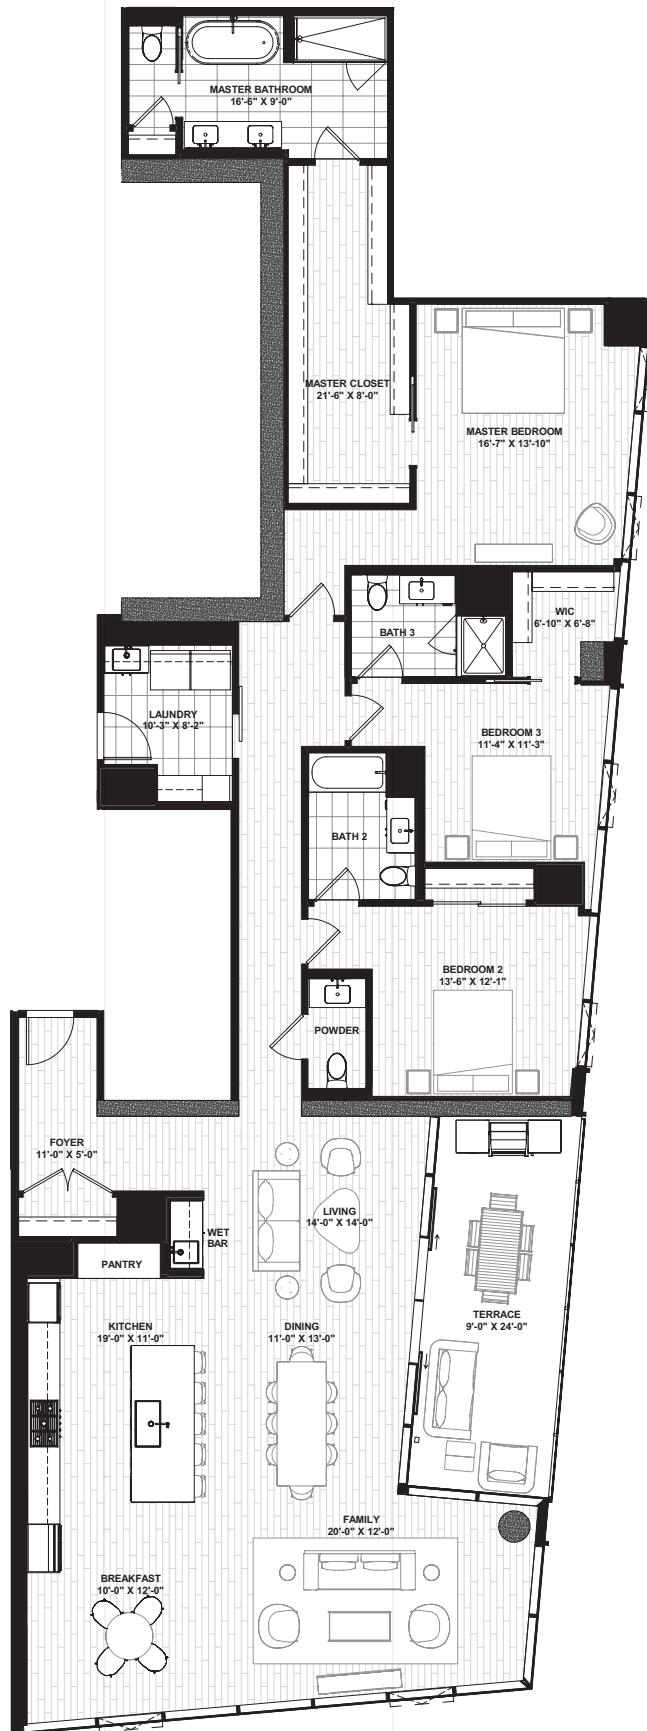

# A

3 BEDROOM | 3.5 BATH  
2662 SQ FT  
216 SQ FT TERRACE

60 EAST RANDOLPH  
CHICAGO, IL 60601  
312.883.6060  
PARKLINECHICAGO.COM

LINCOLN  
PROPERTY  
RESIDENTIAL

All depictions are renderings of the proposed units and may not be a completely accurate depiction of the units for sale upon completion. All furniture, washer & dryer, master closet shelving and exterior grill are not included.