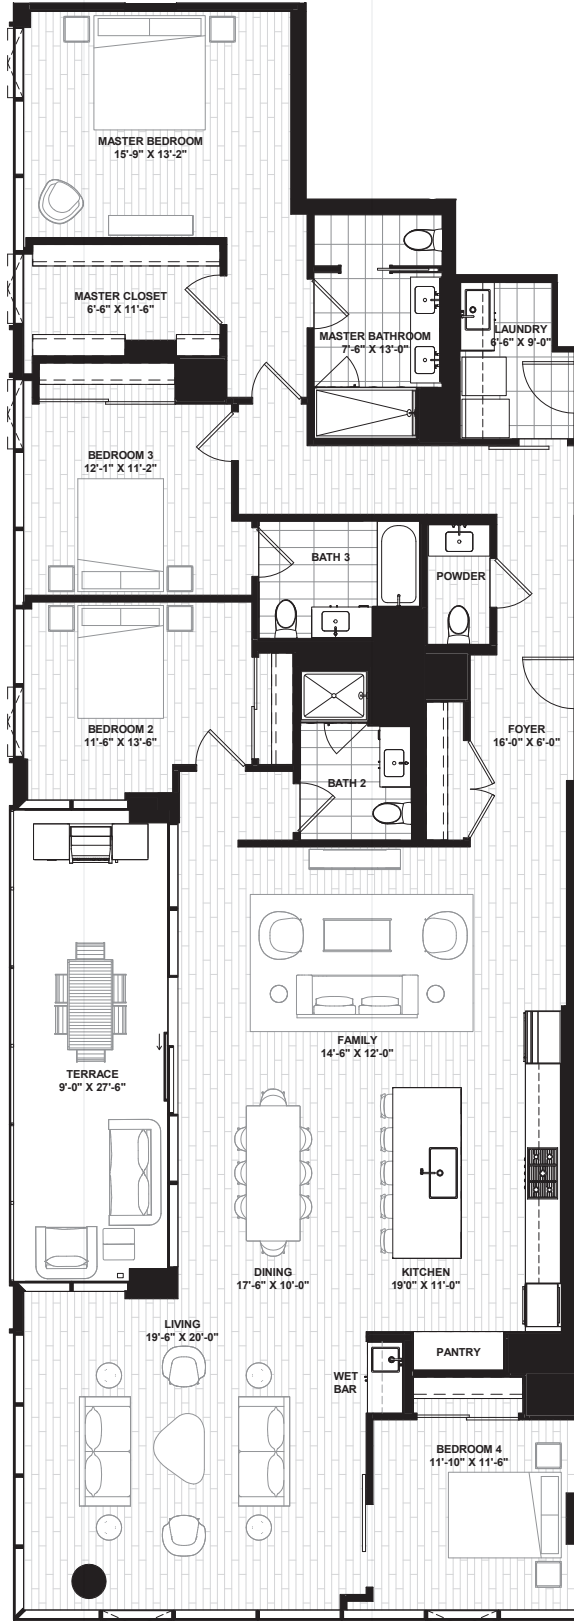

PARKLINE CHICAGO

B

3 BEDROOM | 3.5 BATH
2643 SQ FT
247 SQ FT TERRACE

60 EAST RANDOLPH
CHICAGO, IL 60601
312.585.6060
PARKLINECHICAGO.COM

All depictions are renderings of the proposed units and may not be a completely accurate depiction of the units for sale upon completion. All furniture, washer & dryer, master closet shelving and exterior grill are not included.