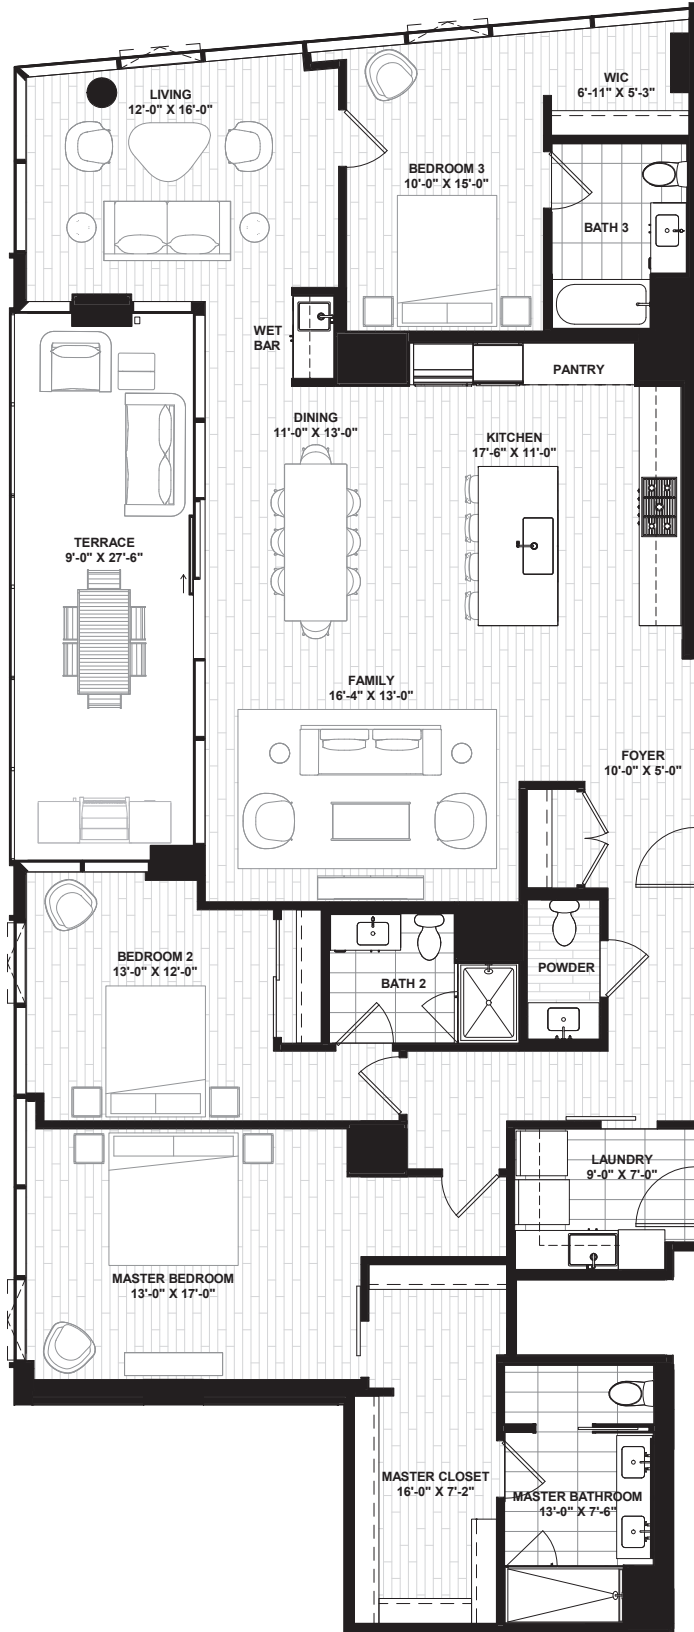

PARKLINE CHICAGO

C

3 BEDROOM | 3.5 BATH
2250 SQ FT
247 SQ FT TERRACE

60 EAST RANDOLPH
CHICAGO, IL 60601
312.585.6060
PARKLINECHICAGO.COM

All depictions are renderings of the proposed units and may not be a completely accurate depiction of the units for sale upon completion. All furniture, washer & dryer, master closet shelving and exterior grill are not included.