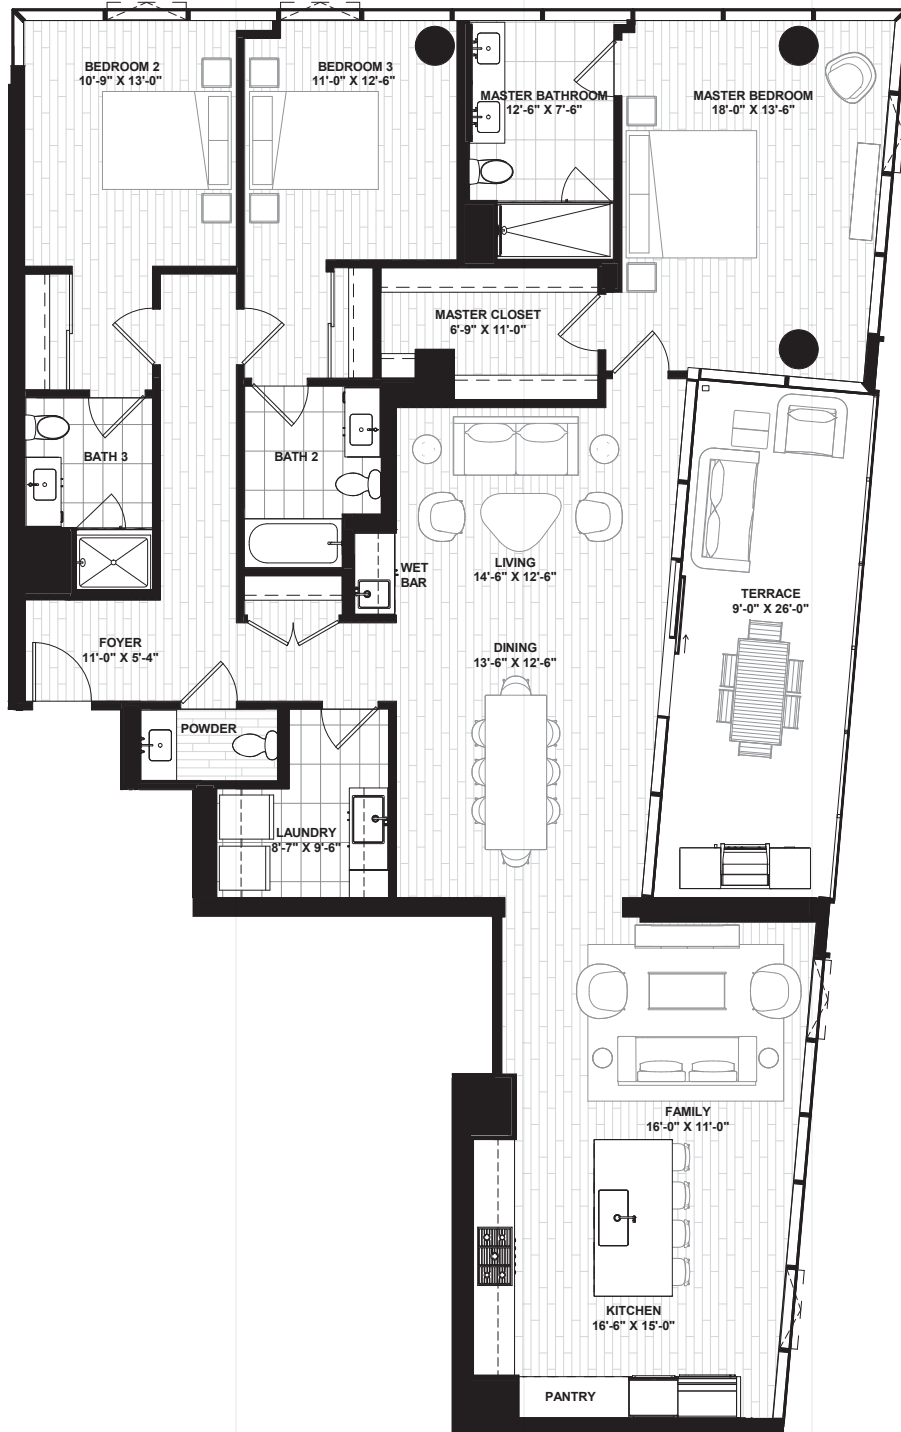

PARKLINE

CHICAGO

D

3 BEDROOM | 3.5 BATH
2136 SQ FT
234 SQ FT TERRACE

60 EAST RANDOLPH
CHICAGO, IL 60601
312.585.6060
PARKLINECHICAGO.COM

All depictions are renderings of the proposed units and may not be a completely accurate depiction of the units for sale upon completion. All furniture, washer & dryer, master closet shelving and exterior grill are not included.