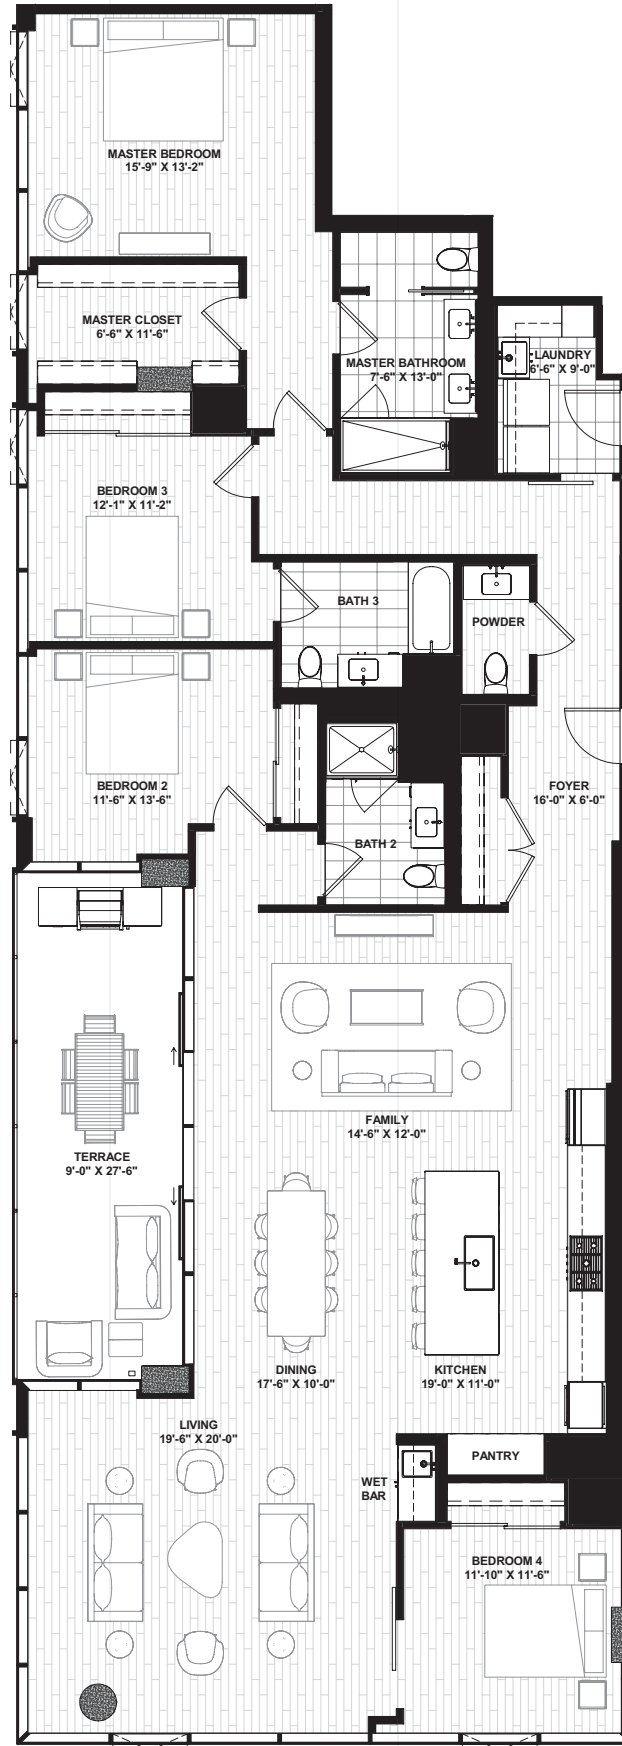

# B

4 BEDROOM | 3.5 BATH  
2643 SQ FT  
247 SQ FT TERRACE

60 EAST RANDOLPH  
CHICAGO, IL 60601  
312.883.6060  
PARKLINECHICAGO.COM

All depictions are renderings of the proposed units and may not be a completely accurate depiction of the units for sale upon completion. All furniture, washer & dryer, master closet shelving and exterior grill are not included.