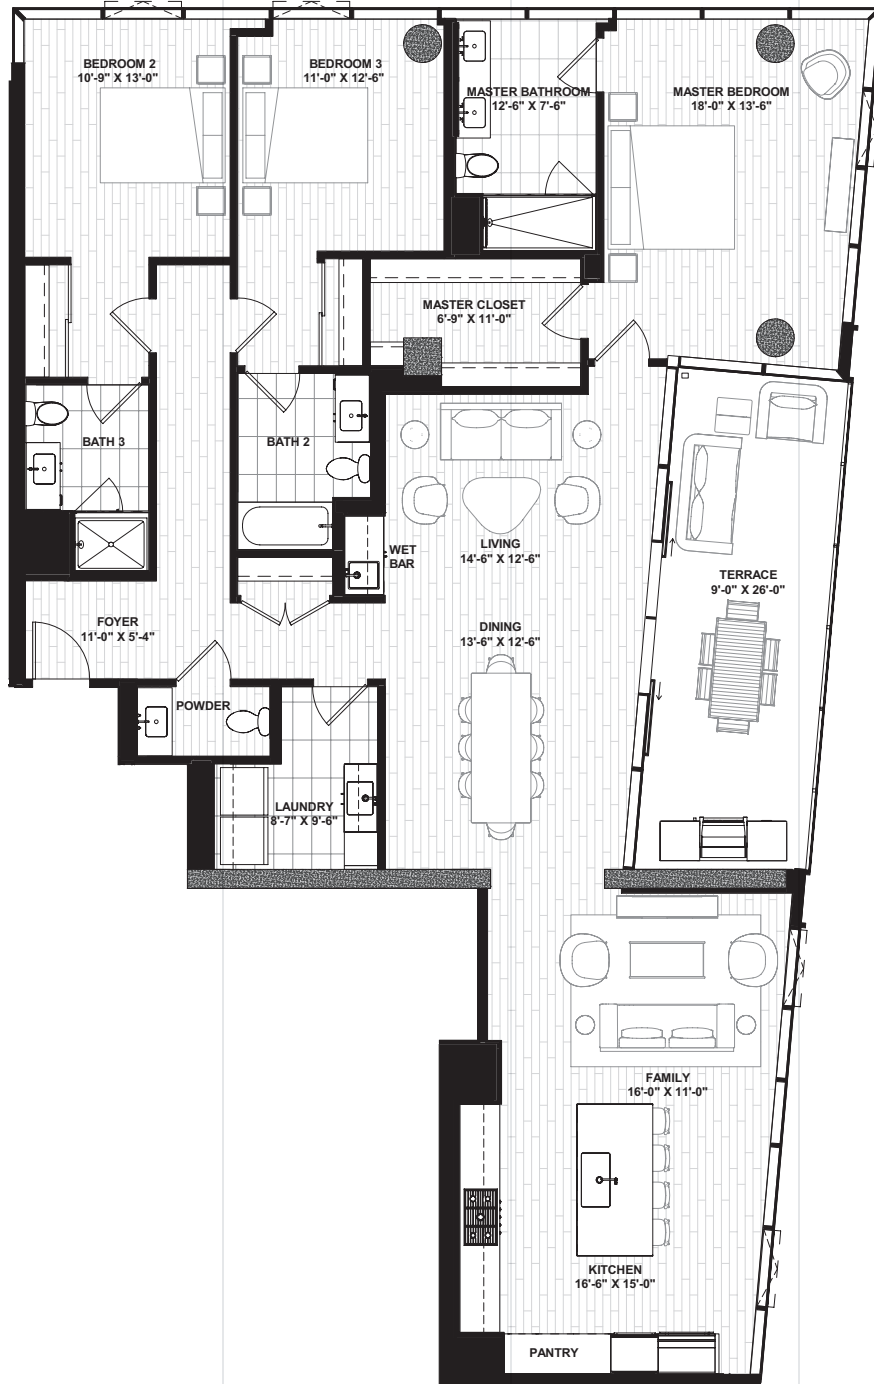

# D

3 BEDROOM | 3.5 BATH  
2136 SQ FT  
234 SQ FT TERRACE

60 EAST RANDOLPH  
CHICAGO, IL 60601  
312.883.6060  
PARKLINECHICAGO.COM

LINCOLN  
PROPERTY  
RESIDENTIAL

All depictions are renderings of the proposed units and may not be a completely accurate depiction of the units for sale upon completion. All furniture, washer & dryer, master closet shelving and exterior grill are not included.